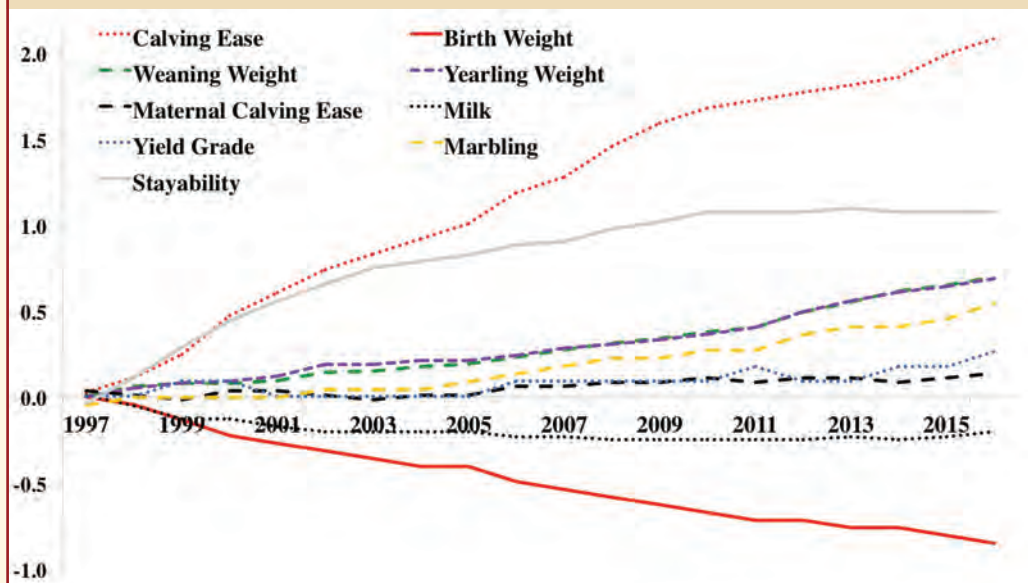

Genetic trends in purebred Simmental cattle over the last 20 years

Interesting Facts:

Genetic Evaluation Database

◆ 17 Million	Records in the IGS Multi-Breed Genetic Evaluation Database: • American Chianina Association • American Gelbvieh Association • American Maine-Anjou Association • American Shorthorn Association • American Simmental Association • Canadian Angus Association • Canadian Gelbvieh Association • Canadian Limousin Association • Canadian Shorthorn Association • Canadian Simmental Association • North American Limousin Foundation • Red Angus Association of America
◆ 375,000+	New animal records added annually
◆ 98,000	Genotyped animals in the database

ASA Database

◆ 5.38 Million	Animal records in ASA's database
◆ 107,000	Active cows enrolled annually in Total Herd Enrollment (THE) by ASA members
◆ 1,881	Active ASA members committed to THE
◆ 75,068	Registrations issued in the last year
◆ 34,318	Transfers processed in the last year
◆ 7,341	Active adult and junior members

Purebred Simmental Genetic Trends IGS Multi-breed Genetic Evaluation powered by BOLT