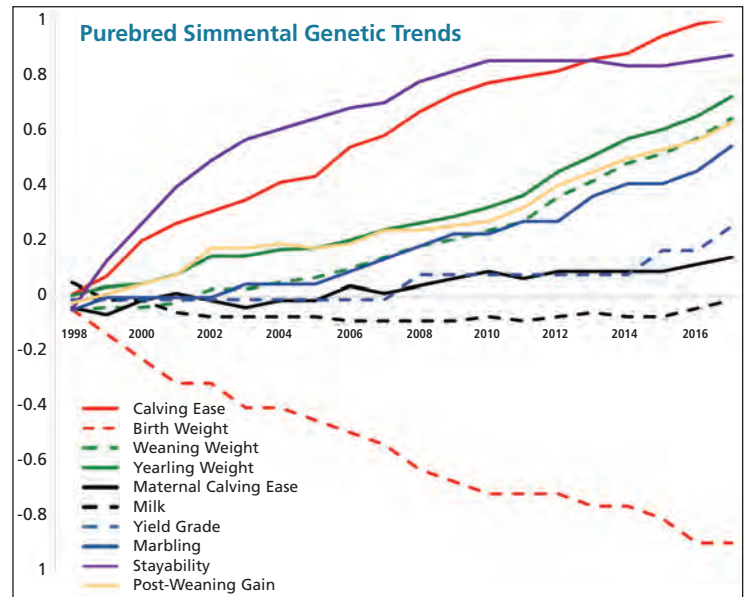

The Key to Success — ASA Members' Commitment to Genetic Improvement

Cutting-edge technology by itself does not guarantee progress — it must be used. Perhaps no other breed has made as much genetic progress as Simmental. SimGenetics deliver on the traditional strengths of maternal and growth traits, plus marbling and every measure of efficiency quantified at MARC. The genetic progress is a testament to ASA members' willingness to roll up their sleeves and use sound scientific principles to breed better cattle and produce better beef.